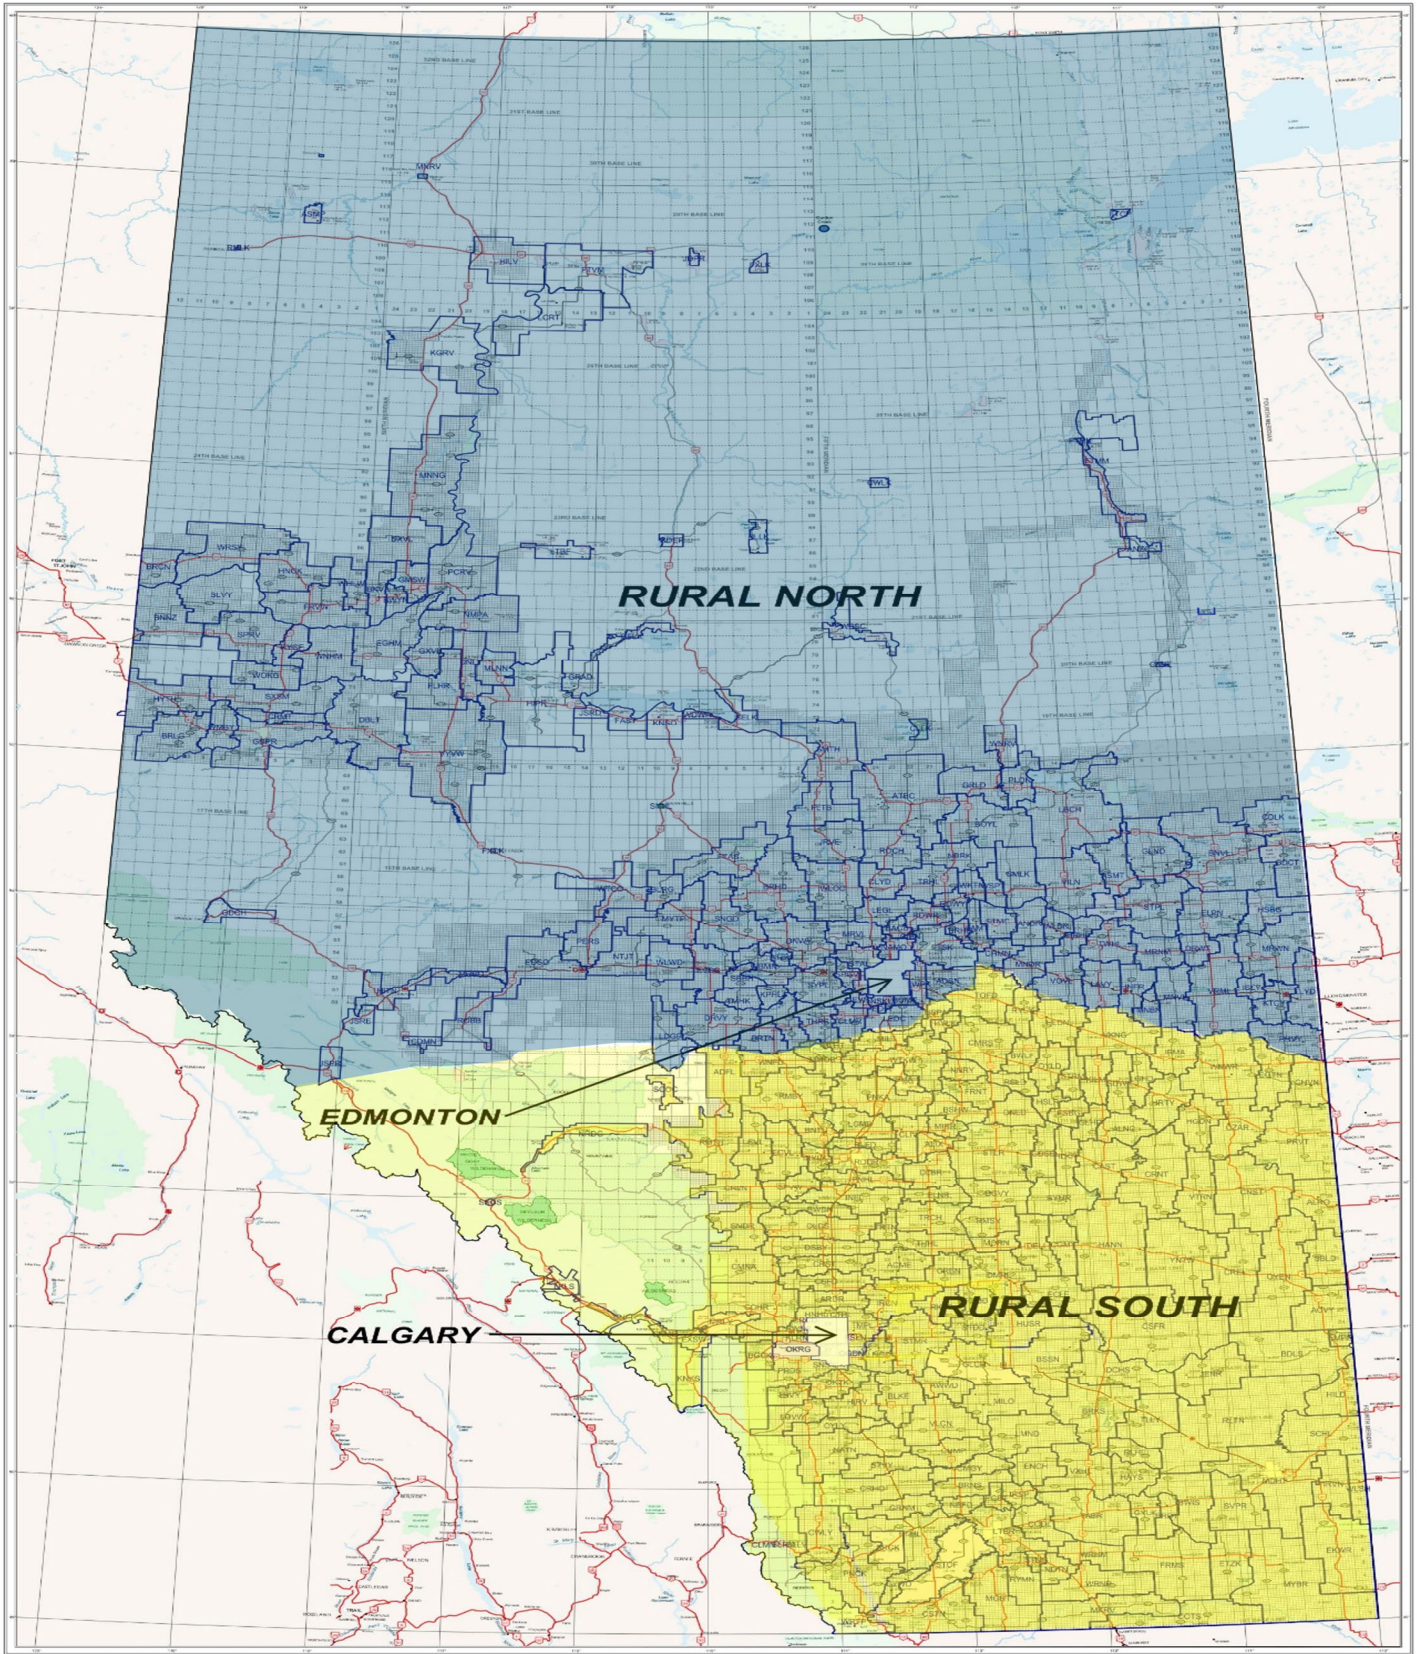

ALBERTA LOCATE SERVICE PROVIDER - REGION MAP

Scale: 0 20 40 60 Kilometers